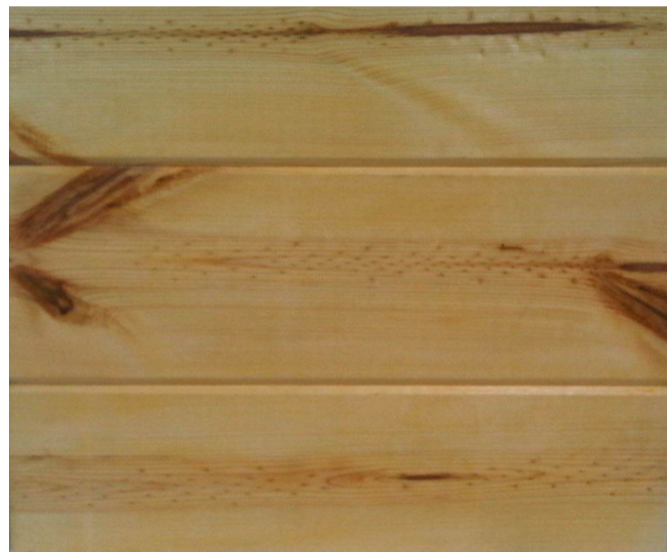

Ponderosa Pine Patterns

1x6 #2 Pon Pine Beaded Ceiling

1x6 #2 Pon Pine Pattern 122

1x8 #3 Pon Pine Pattern 116

1x8 #3 Pon Pine Pattern 122

1x8 #3 Pon Pine Pattern 116 Blue Stain

1x8 #3 Pon Pine Pattern 122 Blue Stain

**DIRT
CHEAP
PRICES!**

**A.W. GRAHAM
LUMBER LLC.**

137 MADDOX PIKE
FLEMINGSBURG, KY 41041

606-845-9663 OR 1-877-845-9663

WWW.GRAHAMLUMBER.COM