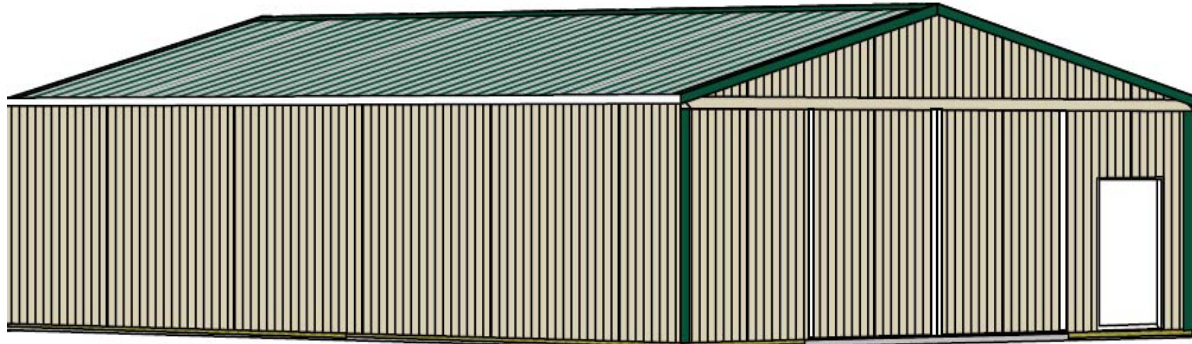

# POLE BARN PACKAGES

PACKAGE INCLUDES TREATED POST, FRAMING LUMBER , TRUSSES,FASTNERS, 1 BAG CONCRETE PER POST ,PAINTED ROOFING AND SIDING, 1 WALK DOOR 1 SLIDING DOOR AND DETAILED PLANS

SIZE	#1 METAL	#2 METAL
24 x 24 x 08	\$ 3,122.52	\$ 2,964.14
24 x 32 x 10	\$ 3,841.75	\$ 3,624.64
24 x 40 x 10	\$ 4,410.32	\$ 4,154.21
30 x 32 x 10	\$ 4,911.83	\$ 4,656.53
30 x 40 x 10	\$ 5,569.35	\$ 5,269.54
30 x 56 x 12	\$ 7,616.87	\$ 7,208.07
30 x 64 x 10	\$ 7,636.34	\$ 7,217.83
36 x 48 x 10	\$ 7,631.39	\$ 7,250.81
40 x 48 x 10	\$ 8,008.07	\$ 7,595.00
40 x 64 x 12	\$ 10,116.39	\$ 9,553.68
40 x 64 x 14	\$ 11,123.20	\$ 10,518.15
40 x 64 x 16	\$ 11,953.81	\$ 11,306.42
40 x 80 x 12	\$ 12,256.43	\$ 11,595.82
40 x 80 x 14	\$ 13,020.22	\$ 12,311.47
40 x 80 x 16	\$ 13,440.20	\$ 12,683.31
48 x 96 x 14	\$ 16,876.57	\$ 15,987.19
48 x 96 x 16	\$ 17,808.57	\$ 16,832.93

## DOUBLE BUBBLE INSULATION

Class 1/Class A Fire rating  
97 % Reflectivity  
White/foil  
48" x 125' Roll **\$129.99**  
#290157