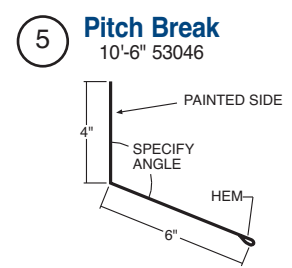

THE FINISHING TOUCH!

A complete line of matching color-coated, galvanized, and Galvalume® trims and accessories ideal for finishing any Metal Sales project.

POST FRAME FLASHING AND ACCESSORY PROFILES

RESIDENTIAL FLASHING AND ACCESSORY PROFILES