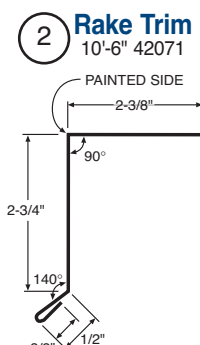

THE FINISHING TOUCH!

A complete line of matching color-coated, galvanized, and Galvalume® trims and accessories ideal for finishing any Metal Sales project.

POST FRAME FLASHING AND ACCESSORY PROFILES

RESIDENTIAL FLASHING AND ACCESSORY PROFILES