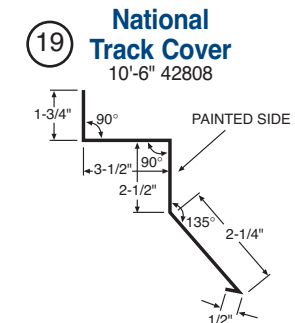

THE FINISHING TOUCH!

A complete line of matching color-coated, galvanized, and Galvalume® trims and accessories ideal for finishing any Metal Sales project.

POST FRAME FLASHING AND ACCESSORY PROFILES

RESIDENTIAL FLASHING AND ACCESSORY PROFILES