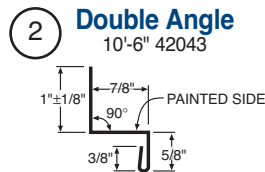

THE FINISHING TOUCH!

A complete line of matching color-coated, galvanized, and Galvalume® trims and accessories ideal for finishing any Metal Sales project.

POST FRAME FLASHING AND ACCESSORY PROFILES

RESIDENTIAL FLASHING AND ACCESSORY PROFILES