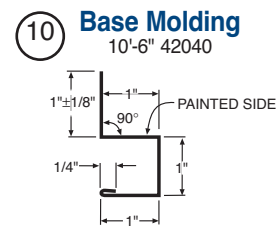

THE FINISHING TOUCH!

A complete line of matching color-coated, galvanized, and Galvalume® trims and accessories ideal for finishing any Metal Sales project.

POST FRAME FLASHING AND ACCESSORY PROFILES

RESIDENTIAL FLASHING AND ACCESSORY PROFILES