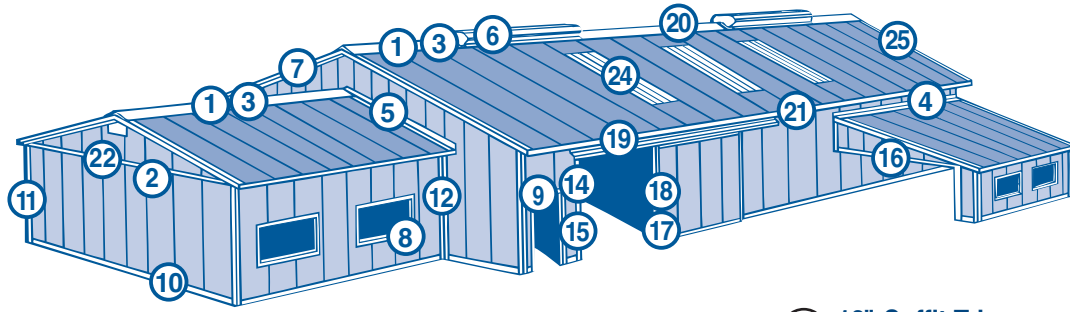

THE FINISHING TOUCH!

A complete line of matching color-coated, galvanized, and Galvalume® trims and accessories ideal for finishing any Metal Sales project.

POST FRAME FLASHING AND ACCESSORY PROFILES

RESIDENTIAL FLASHING AND ACCESSORY PROFILES