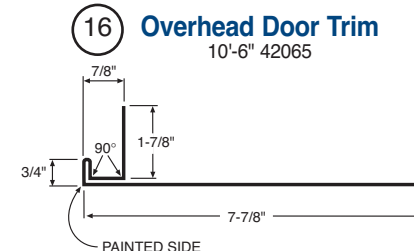

THE FINISHING TOUCH!

A complete line of matching color-coated, galvanized, and Galvalume® trims and accessories ideal for finishing any Metal Sales project.

POST FRAME FLASHING AND ACCESSORY PROFILES

RESIDENTIAL FLASHING AND ACCESSORY PROFILES