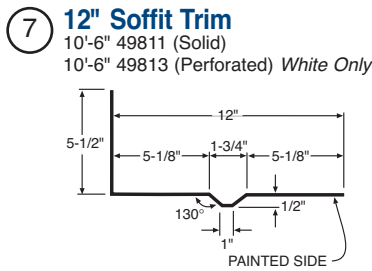

THE FINISHING TOUCH!

A complete line of matching color-coated, galvanized, and Galvalume® trims and accessories ideal for finishing any Metal Sales project.

POST FRAME FLASHING AND ACCESSORY PROFILES

RESIDENTIAL FLASHING AND ACCESSORY PROFILES