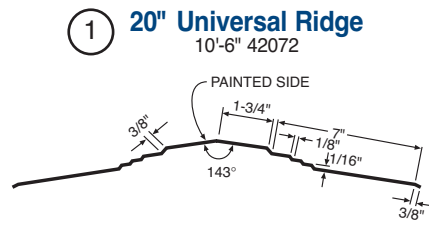

THE FINISHING TOUCH!

A complete line of matching color-coated, galvanized, and Galvalume® trims and accessories ideal for finishing any Metal Sales project.

POST FRAME FLASHING AND ACCESSORY PROFILES

RESIDENTIAL FLASHING AND ACCESSORY PROFILES