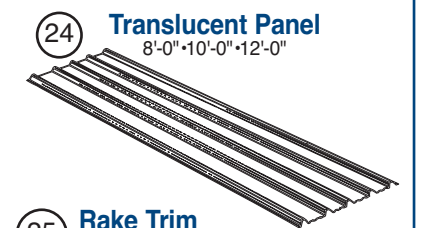

THE FINISHING TOUCH!

A complete line of matching color-coated, galvanized, and Galvalume® trims and accessories ideal for finishing any Metal Sales project.

POST FRAME FLASHING AND ACCESSORY PROFILES

RESIDENTIAL FLASHING AND ACCESSORY PROFILES