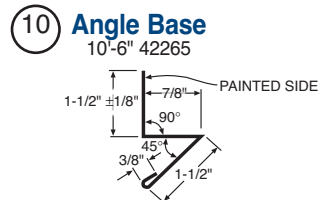

THE FINISHING TOUCH!

A complete line of matching color-coated, galvanized, and Galvalume® trims and accessories ideal for finishing any Metal Sales project.

POST FRAME FLASHING AND ACCESSORY PROFILES

RESIDENTIAL FLASHING AND ACCESSORY PROFILES