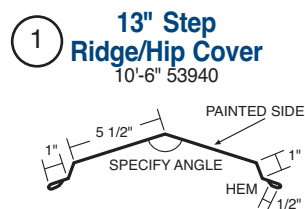

THE FINISHING TOUCH!

A complete line of matching color-coated, galvanized, and Galvalume® trims and accessories ideal for finishing any Metal Sales project.

POST FRAME FLASHING AND ACCESSORY PROFILES

RESIDENTIAL FLASHING AND ACCESSORY PROFILES