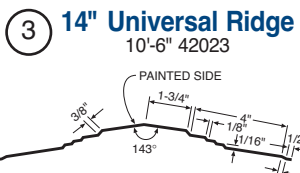

THE FINISHING TOUCH!

A complete line of matching color-coated, galvanized, and Galvalume® trims and accessories ideal for finishing any Metal Sales project.

POST FRAME FLASHING AND ACCESSORY PROFILES

RESIDENTIAL FLASHING AND ACCESSORY PROFILES