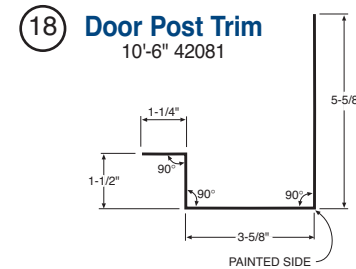

THE FINISHING TOUCH!

A complete line of matching color-coated, galvanized, and Galvalume® trims and accessories ideal for finishing any Metal Sales project.

POST FRAME FLASHING AND ACCESSORY PROFILES

RESIDENTIAL FLASHING AND ACCESSORY PROFILES