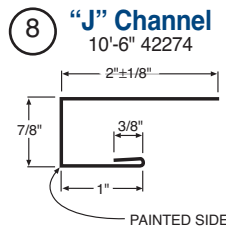

THE FINISHING TOUCH!

A complete line of matching color-coated, galvanized, and Galvalume® trims and accessories ideal for finishing any Metal Sales project.

POST FRAME FLASHING AND ACCESSORY PROFILES

RESIDENTIAL FLASHING AND ACCESSORY PROFILES