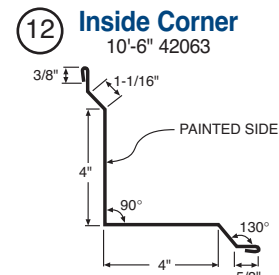

THE FINISHING TOUCH!

A complete line of matching color-coated, galvanized, and Galvalume® trims and accessories ideal for finishing any Metal Sales project.

POST FRAME FLASHING AND ACCESSORY PROFILES

RESIDENTIAL FLASHING AND ACCESSORY PROFILES