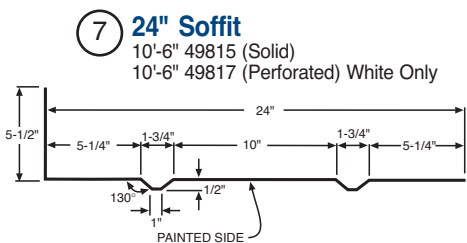

THE FINISHING TOUCH!

A complete line of matching color-coated, galvanized, and Galvalume® trims and accessories ideal for finishing any Metal Sales project.

POST FRAME FLASHING AND ACCESSORY PROFILES

RESIDENTIAL FLASHING AND ACCESSORY PROFILES