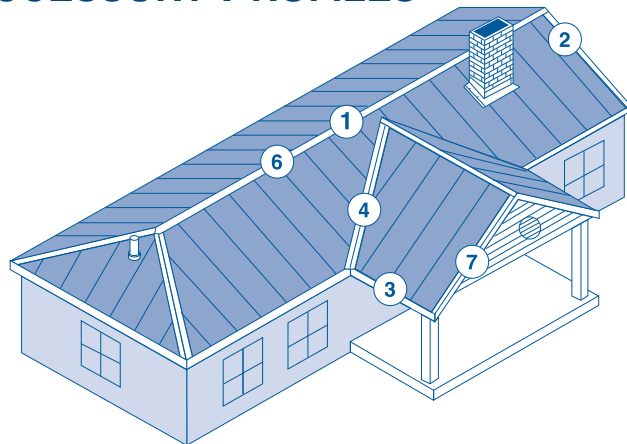

THE FINISHING TOUCH!

A complete line of matching color-coated, galvanized, and Galvalume® trims and accessories ideal for finishing any Metal Sales project.

POST FRAME FLASHING AND ACCESSORY PROFILES

RESIDENTIAL FLASHING AND ACCESSORY PROFILES