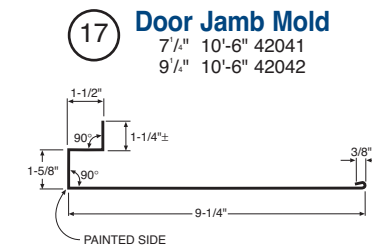

THE FINISHING TOUCH!

A complete line of matching color-coated, galvanized, and Galvalume® trims and accessories ideal for finishing any Metal Sales project.

POST FRAME FLASHING AND ACCESSORY PROFILES

RESIDENTIAL FLASHING AND ACCESSORY PROFILES