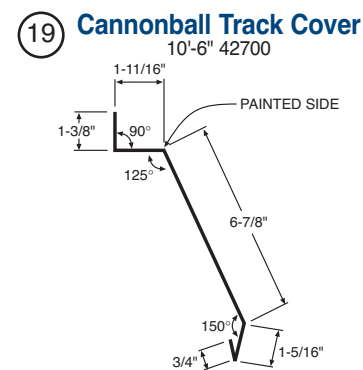

THE FINISHING TOUCH!

A complete line of matching color-coated, galvanized, and Galvalume® trims and accessories ideal for finishing any Metal Sales project.

POST FRAME FLASHING AND ACCESSORY PROFILES

RESIDENTIAL FLASHING AND ACCESSORY PROFILES