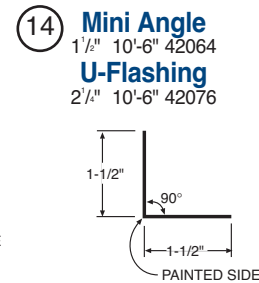

THE FINISHING TOUCH!

A complete line of matching color-coated, galvanized, and Galvalume® trims and accessories ideal for finishing any Metal Sales project.

POST FRAME FLASHING AND ACCESSORY PROFILES

RESIDENTIAL FLASHING AND ACCESSORY PROFILES