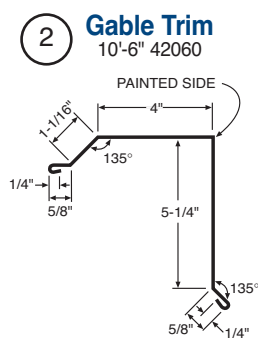

THE FINISHING TOUCH!

A complete line of matching color-coated, galvanized, and Galvalume® trims and accessories ideal for finishing any Metal Sales project.

POST FRAME FLASHING AND ACCESSORY PROFILES

RESIDENTIAL FLASHING AND ACCESSORY PROFILES