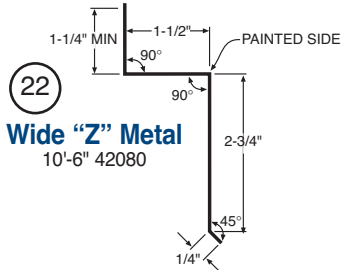

THE FINISHING TOUCH!

A complete line of matching color-coated, galvanized, and Galvalume® trims and accessories ideal for finishing any Metal Sales project.

POST FRAME FLASHING AND ACCESSORY PROFILES

RESIDENTIAL FLASHING AND ACCESSORY PROFILES