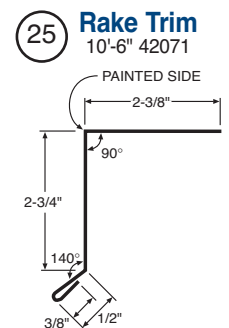

THE FINISHING TOUCH!

A complete line of matching color-coated, galvanized, and Galvalume® trims and accessories ideal for finishing any Metal Sales project.

POST FRAME FLASHING AND ACCESSORY PROFILES

RESIDENTIAL FLASHING AND ACCESSORY PROFILES