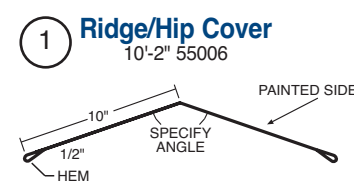

THE FINISHING TOUCH!

A complete line of matching color-coated, galvanized, and Galvalume® trims and accessories ideal for finishing any Metal Sales project.

POST FRAME FLASHING AND ACCESSORY PROFILES

RESIDENTIAL FLASHING AND ACCESSORY PROFILES