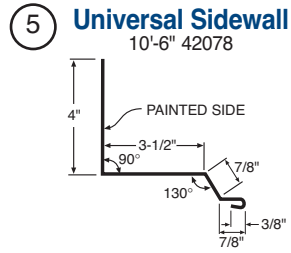

THE FINISHING TOUCH!

A complete line of matching color-coated, galvanized, and Galvalume® trims and accessories ideal for finishing any Metal Sales project.

POST FRAME FLASHING AND ACCESSORY PROFILES

RESIDENTIAL FLASHING AND ACCESSORY PROFILES