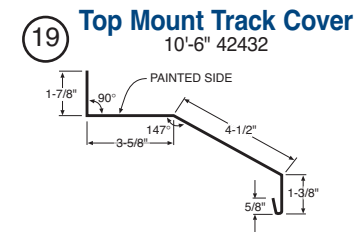

THE FINISHING TOUCH!

A complete line of matching color-coated, galvanized, and Galvalume® trims and accessories ideal for finishing any Metal Sales project.

POST FRAME FLASHING AND ACCESSORY PROFILES

RESIDENTIAL FLASHING AND ACCESSORY PROFILES