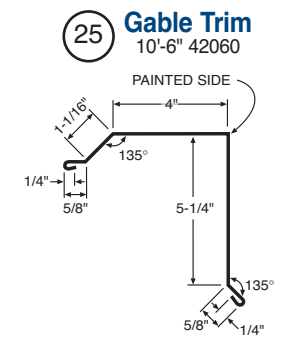

THE FINISHING TOUCH!

A complete line of matching color-coated, galvanized, and Galvalume® trims and accessories ideal for finishing any Metal Sales project.

POST FRAME FLASHING AND ACCESSORY PROFILES

RESIDENTIAL FLASHING AND ACCESSORY PROFILES