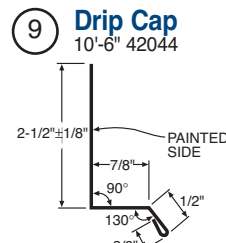

THE FINISHING TOUCH!

A complete line of matching color-coated, galvanized, and Galvalume® trims and accessories ideal for finishing any Metal Sales project.

POST FRAME FLASHING AND ACCESSORY PROFILES

RESIDENTIAL FLASHING AND ACCESSORY PROFILES