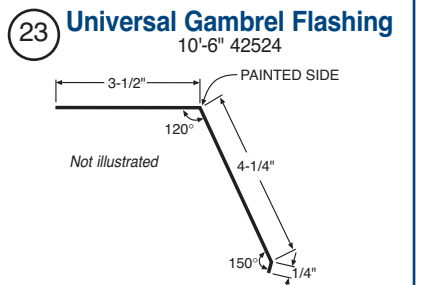

THE FINISHING TOUCH!

A complete line of matching color-coated, galvanized, and Galvalume® trims and accessories ideal for finishing any Metal Sales project.

POST FRAME FLASHING AND ACCESSORY PROFILES

RESIDENTIAL FLASHING AND ACCESSORY PROFILES