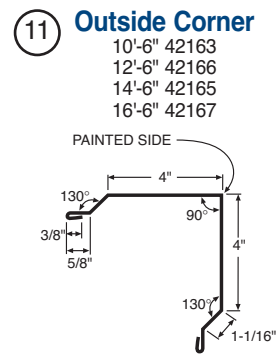

THE FINISHING TOUCH!

A complete line of matching color-coated, galvanized, and Galvalume® trims and accessories ideal for finishing any Metal Sales project.

POST FRAME FLASHING AND ACCESSORY PROFILES

RESIDENTIAL FLASHING AND ACCESSORY PROFILES