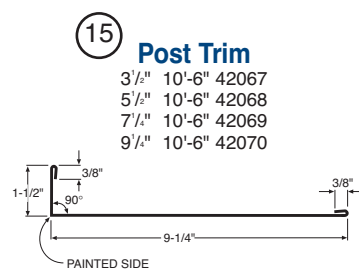

THE FINISHING TOUCH!

A complete line of matching color-coated, galvanized, and Galvalume® trims and accessories ideal for finishing any Metal Sales project.

POST FRAME FLASHING AND ACCESSORY PROFILES

RESIDENTIAL FLASHING AND ACCESSORY PROFILES