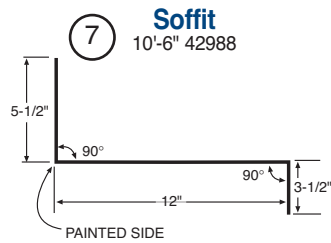

THE FINISHING TOUCH!

A complete line of matching color-coated, galvanized, and Galvalume® trims and accessories ideal for finishing any Metal Sales project.

POST FRAME FLASHING AND ACCESSORY PROFILES

RESIDENTIAL FLASHING AND ACCESSORY PROFILES