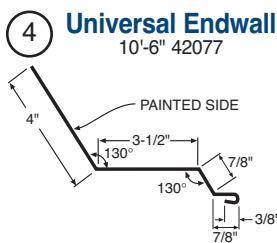

THE FINISHING TOUCH!

A complete line of matching color-coated, galvanized, and Galvalume® trims and accessories ideal for finishing any Metal Sales project.

POST FRAME FLASHING AND ACCESSORY PROFILES

RESIDENTIAL FLASHING AND ACCESSORY PROFILES