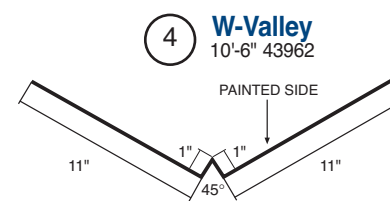

THE FINISHING TOUCH!

A complete line of matching color-coated, galvanized, and Galvalume® trims and accessories ideal for finishing any Metal Sales project.

POST FRAME FLASHING AND ACCESSORY PROFILES

RESIDENTIAL FLASHING AND ACCESSORY PROFILES