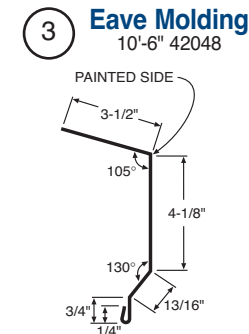

THE FINISHING TOUCH!

A complete line of matching color-coated, galvanized, and Galvalume® trims and accessories ideal for finishing any Metal Sales project.

POST FRAME FLASHING AND ACCESSORY PROFILES

RESIDENTIAL FLASHING AND ACCESSORY PROFILES